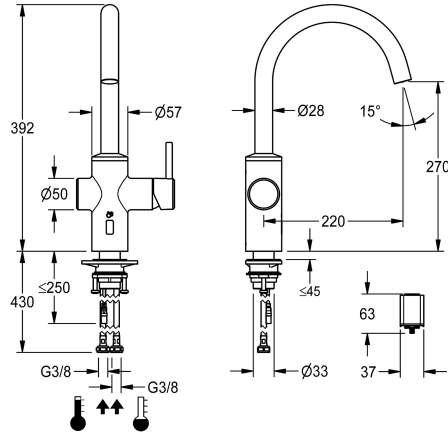

KWC BISTRO E

Lever mixer – Automatic tap, low-touch – Kitchen

Modell-Linie: BISTRO E | 10.581.102.700FL

Taps | Electronic taps

KWC-No.

360001625

stainless steel, A 220, flexible connection hoses, battery

- * Hybrid tap, low-touch, kitchen
- * Made of stainless steel
- * Swivel spout fixe, extensible to 50°, 120° and or 360°
- Neoperl® Caché® laminar
- * OptimalSpace - ample space for washing or working
- * Cartridge
- with ceramic discs
- flow rate and temperature continuously variable
- * Opto-electronic sensor
- time-controlled water runtime

- pre-set water temperature
- * Electrovalve
- * Flexible connection hoses 3/8"
- * QuickInstallation - Fastening via threaded connection with locking screws
- * Mounting hole size Ø35 mm
- * Scope of delivery:
- Battery compartment including 6 V lithium CRP2 battery for installation under the sink

Technical Data

Electronical control
Connection
Spout
Power supply
Handling
Color code
Installation type
Faucet_typ
Design
Measure Height
Projection A
Dimension Water outlet
material

Automatic, low-contact
Flexible connection hoses
swivel
battery
side lever
stainless steel
Pillar installation
Electronic
J-Spout
392
A 220
270
stainless steel

2030036654
ACEX9005

**2-button remote control for fittings F3
and F5**

2030036849
ACEX9004
