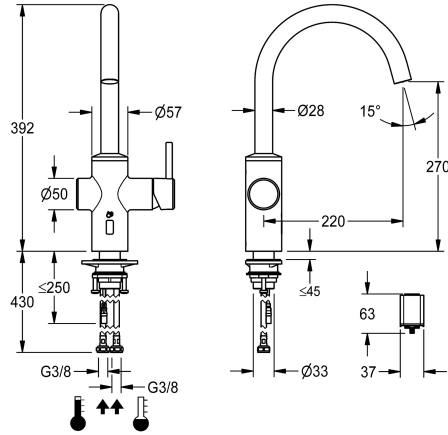

KWC BISTRO E

Lever mixer – Automatic tap, low-touch – Kitchen

Modell-Linie: BISTRO E | 10.581.102.700FL
 Armatura umywalkowa | Armatura elektroniczna

KWC-No.

360001625

stainless steel, A 220, flexible connection hoses, battery

- * Hybrid tap, low-touch, kitchen
- * Made of stainless steel
- * Swivel spout fixe, extensible to 50°, 120° and or 360°
- Neoperl® Caché® laminar
- * OptimalSpace - ample space for washing or working
- * Cartridge
- with ceramic discs
- flow rate and temperature continuously variable
- * Opto-electronic sensor
- time-controlled water runtime

- pre-set water temperature
- * Electrovalve
- * Flexible connection hoses 3/8"
- * QuickInstallation - Fastening via threaded connection with locking screws
- * Mounting hole size Ø35 mm
- * Scope of delivery:
- Battery compartment including 6 V lithium CRP2 battery for installation under the sink

Dane techniczne

ATT-KWC-EL_STEUERUNG
Connection
ATT-KWC-AUSLAUF
ATT-KWC-STROMVERSORGUNG
Handling
ATT-KWC-FARBCODE
Installation_type
Faucet_typ
ATT-KWC-BAUFORM
Dimension Height
Projection_A
ATT-KWC-MASS-WASSERAUSTRITT
Material