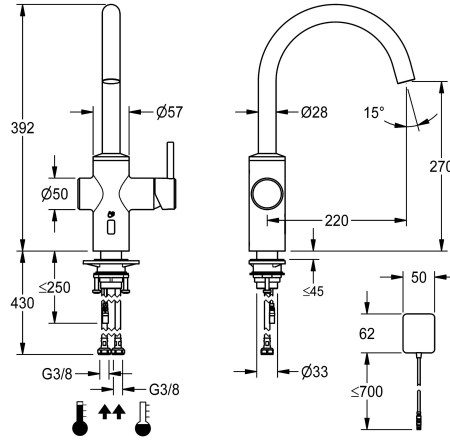

KWC BISTRO E

Lever mixer – Automatic tap, low-touch – Kitchen

Modell-Linie: BISTRO E | 10.581.112.700FL

Umyvadlové armatury | Elektronické armatury

KWC-No.

3600001626

stainless steel, A 220, flexible connection hoses, surface-mounted power supply unit

- * hybrid tap, low-touch, kitchen
- * Made of stainless steel
- * Swivel spout fixe, extensible to 50°, 120° and or 360°
- Neoperl® Caché® laminar
- * OptimalSpace - ample space for washing or working
- * Cartridge
- with ceramic discs
- flow rate and temperature continuously variable
- * Opto-electronic sensor

- time-controlled water runtime
- pre-set water temperature
- * Electrovalve
- * Flexible connection hoses 3/8"
- * QuickInstallation - Fastening via threaded connection with locking screws
- * Mounting hole size ø35 mm
- * Scope of delivery:
- Mains receiver 100-240 V

Installation_type

Faucet_typ

ATT-KWC-BAUFORM

Measure_Height

Projection_A

ATT-KWC-MASS-WASSERAUSTRITT

Materiál

berührungsarm