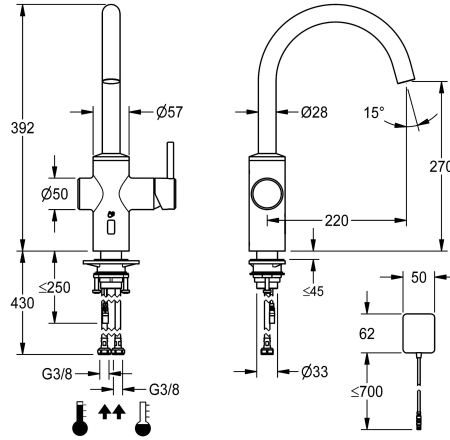

### KWC-No.

**360001626**

stainless steel, A 220, flexible connection hoses, surface-mounted power supply unit

- \* hybrid tap, low-touch, kitchen
- \* Made of stainless steel
- \* Swivel spout fixe, extensible to 50°, 120° and or 360°
- Neoperl® Caché® laminar
- \* OptimalSpace - ample space for washing or working
- \* Cartridge
- with ceramic discs
- flow rate and temperature continuously variable
- \* Opto-electronic sensor

- time-controlled water runtime
- pre-set water temperature
- \* Electrovalve
- \* Flexible connection hoses 3/8"
- \* QuickInstallation - Fastening via threaded connection with locking screws
- \* Mounting hole size ø35 mm
- \* Scope of delivery:
- Mains receiver 100-240 V

### Technical Data

Electronical_control
Connection
Spout
Power_supply
Handling
Color code
Installation_type
Faucet_typ
Design
Dimension Height
Projection_A
Dimension Water outlet
material

Automatic, low-contact
Flexible connection hoses
swivel
mains receiver
side lever
stainless steel
Pillar installation
Electronic
J-Spout
392
A 220
270
stainless steel

**2-button remote control for fittings F3  
and F5**

**2030036849**  
ACEX9004

**C module**

**3600001331**  
ACEX9020