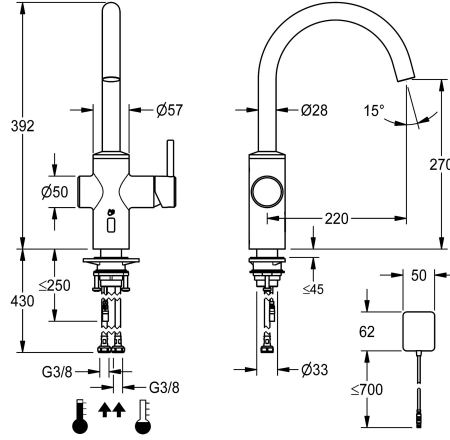

KWC BISTRO E

Lever mixer – Automatic tap, low-touch – Kitchen

Modell-Linie: BISTRO E | 10.581.112.700FL

Taps | Electronic taps

KWC-No.

360001626

stainless steel, A 220, flexible connection hoses, surface-mounted power supply unit

- * hybrid tap, low-touch, kitchen
- * Made of stainless steel
- * Swivel spout fixe, extensible to 50°, 120° and or 360°
- Neoperl® Caché® laminar
- * OptimalSpace - ample space for washing or working
- * Cartridge
- with ceramic discs
- flow rate and temperature continuously variable
- * Opto-electronic sensor

- time-controlled water runtime
- pre-set water temperature
- * Electrovalve
- * Flexible connection hoses 3/8"
- * QuickInstallation - Fastening via threaded connection with locking screws
- * Mounting hole size ø35 mm
- * Scope of delivery:
- Mains receiver 100-240 V

Technical Data

Electronical control
Connection
Spout
Power supply
Handling
Color code
Installation type
Faucet_typ
Design
Measure Height
Projection A
Dimension Water outlet
material

Automatic, low-contact
Flexible connection hoses
swivel
mains receiver
side lever
stainless steel
Pillar installation
Electronic
J-Spout
392
A 220
270
stainless steel