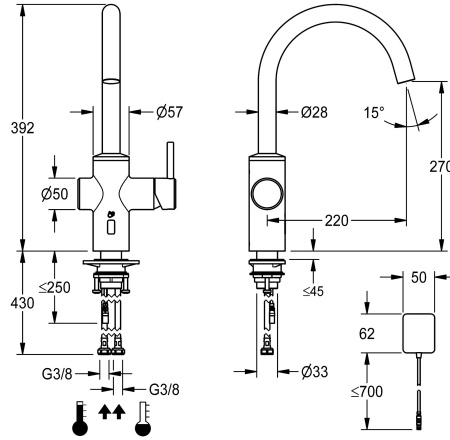

KWC BISTRO E

Lever mixer – Automatic tap, low-touch – Kitchen

Modell-Linie: BISTRO E | 10.581.112.700FL

Hanat | Elektroniset hanat

KWC-No.

3600001626

stainless steel, A 220, flexible connection hoses, surface-mounted power supply unit

- * hybrid tap, low-touch, kitchen
- * Made of stainless steel
- * Swivel spout fixe, extensible to 50°, 120° and or 360°
- Neoperl® Caché® laminar
- * OptimalSpace - ample space for washing or working
- * Cartridge
- with ceramic discs
- flow rate and temperature continuously variable
- * Opto-electronic sensor

- time-controlled water runtime
- pre-set water temperature
- * Electrovalve
- * Flexible connection hoses 3/8"
- * QuickInstallation - Fastening via threaded connection with locking screws
- * Mounting hole size ø35 mm
- * Scope of delivery:
- Mains receiver 100-240 V

Tekniset tiedot

ATT-KWC-EL_STEUERUNG
Connection
Spout
ATT-KWC-STROMVERSORGUNG
Handling
ATT-KWC-FARBCODE
Installation_type
Faucet_typ
ATT-KWC-BAUFORM
Measure_Height
Projection_A
ATT-KWC-MASS-WASSERAUSTRITT
Materiali
IviCode