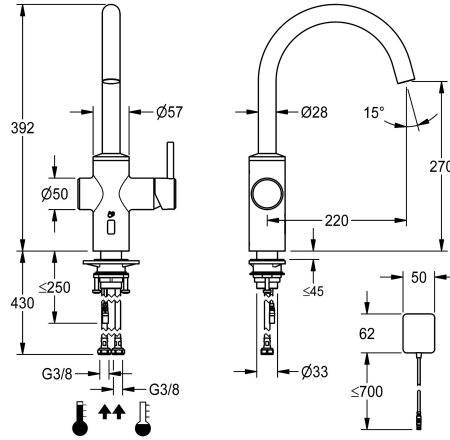

KWC BISTRO E

Lever mixer – Automatic tap, low-touch – Kitchen

Modell-Linie: BISTRO E | 10.581.112.700FL

Armatura umywalkowa | Armatura elektroniczna

KWC-No.

3600001626

stainless steel, A 220, flexible connection hoses, surface-mounted power supply unit

- * hybrid tap, low-touch, kitchen
- * Made of stainless steel
- * Swivel spout fixe, extensible to 50°, 120° and or 360°
- Neoperl® Caché® laminar
- * OptimalSpace - ample space for washing or working
- * Cartridge
- with ceramic discs
- flow rate and temperature continuously variable
- * Opto-electronic sensor

- time-controlled water runtime
- pre-set water temperature
- * Electrovalve
- * Flexible connection hoses 3/8"
- * QuickInstallation - Fastening via threaded connection with locking screws
- * Mounting hole size ø35 mm
- * Scope of delivery:
- Mains receiver 100-240 V

Dane techniczne

ATT-KWC-EL_STEUERUNG
Connection
ATT-KWC-AUSLAUF
ATT-KWC-STROMVERSORGUNG
Handling
ATT-KWC-FARBCODE
Installation_type
Faucet_typ
ATT-KWC-BAUFORM
Dimension Height
Projection_A
ATT-KWC-MASS-WASSERAUSTRITT
Material