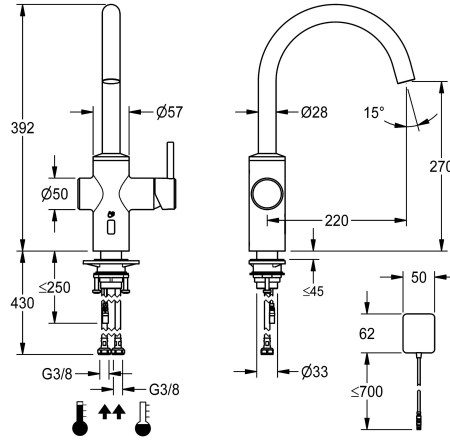

## KWC BISTRO E

Lever mixer – Automatic tap, low-touch – Kitchen

Modell-Linie: BISTRO E | 10.581.112.700FL

Kranar | Elektronické armatury

### KWC-No.

**3600001626**

stainless steel, A 220, flexible connection hoses, surface-mounted power supply unit

- \* hybrid tap, low-touch, kitchen
- \* Made of stainless steel
- \* Swivel spout fixe, extensible to 50°, 120° and or 360°
- Neoperl® Caché® laminar
- \* OptimalSpace - ample space for washing or working
- \* Cartridge
- with ceramic discs
- flow rate and temperature continuously variable
- \* Opto-electronic sensor

- time-controlled water runtime
- pre-set water temperature
- \* Electrovalve
- \* Flexible connection hoses 3/8"
- \* QuickInstallation - Fastening via threaded connection with locking screws
- \* Mounting hole size ø35 mm
- \* Scope of delivery:
- Mains receiver 100-240 V

**2030036654**  
ACEX9005

**2-button remote control for fittings F3  
and F5**

**2030036849**  
ACEX9004

**C module**

**3600001331**  
ACEX9020