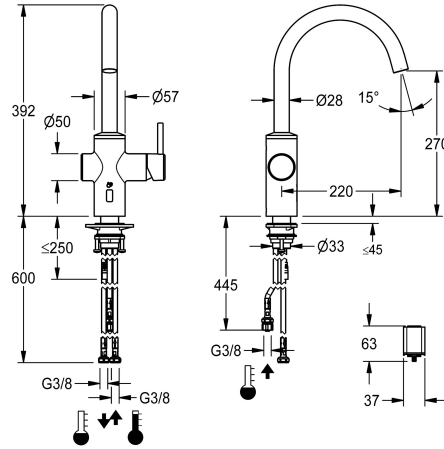

KWC BISTRO E

Lever mixer – Automatic mixer tap, low-touch – Kitchen – Low pressure

Modell-Linie: BISTRO E | 10.581.122.700FL
Umyvadlové armatury | Elektronické armatury

KWC-No.

3600001627

stainless steel, A 220, flexible connection hoses, battery

- * hybrid tap, low-touch, kitchen
- * Made of stainless steel
- * Swivel spout fixe, extensible to 50°, 120° and or 360°
- Neoperl® Caché® laminar
- * OptimalSpace - ample space for washing or working
- * Cartridge
- with ceramic discs
- flow rate and temperature continuously variable
- * Opto-electronic sensor
- time-controlled water runtime

- pre-set water temperature
- * Electrovalve
- * Flexible connection hoses 3/8"
- * QuickInstallation - Fastening via threaded connection with locking screws
- * Mounting hole size ø35 mm
- * Scope of delivery:
- Battery compartment including 6 V lithium CRP2 battery for installation under the sink

NEW

Technické údaje

ATT-KWC-EL_STEUERUNG
Connection
ATT-KWC-AUSLAUF
ATT-KWC-STROMVERSORGUNG
Handling
ATT-KWC-FARBCODE
Installation_type
Faucet_typ
ATT-KWC-BAUFORM
Measure_Height
ATT-KWC-ENERGIESPAREN
Projection_A
ATT-KWC-MASS-WASSERAUSTRITT
Materiál