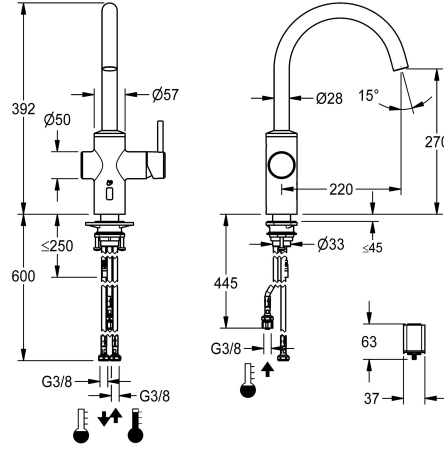

KWC BISTRO E

Lever mixer – Automatic mixer tap, low-touch – Kitchen – Low pressure

Modell-Linie: BISTRO E | 10.581.122.700FL

Taps | Electronic taps

KWC-No.

360001627

stainless steel, A 220, flexible connection hoses, battery

- * hybrid tap, low-touch, kitchen
- * Made of stainless steel
- * Swivel spout fixe, extensible to 50°, 120° and or 360°
- Neoperl® Caché® laminar
- * OptimalSpace - ample space for washing or working
- * Cartridge
- with ceramic discs
- flow rate and temperature continuously variable
- * Opto-electronic sensor
- time-controlled water runtime

- pre-set water temperature
- * Electrovalve
- * Flexible connection hoses 3/8"
- * QuickInstallation - Fastening via threaded connection with locking screws
- * Mounting hole size ø35 mm
- * Scope of delivery:
- Battery compartment including 6 V lithium CRP2 battery for installation under the sink

NEW

Technical Data

Electronical_control
Connection
Spout
Power_supply
Handling
Color code
Installation_type
Faucet_typ
Design
Dimension Height
Energysaving
Projection_A
Dimension Water outlet
material

Automatic, low-contact
Flexible connection hoses
swivel
battery
side lever
stainless steel
Pillar installation
Washbasin
J-Spout
392
low pressure
A 220
270
stainless steel