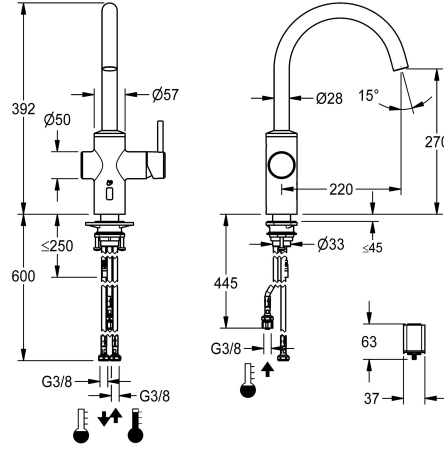

KWC BISTRO E

Lever mixer – Automatic mixer tap, low-touch – Kitchen – Low pressure

Modell-Linie: BISTRO E | 10.581.122.700FL

Taps | Electronic taps

KWC-No.

360001627

stainless steel, A 220, flexible connection hoses, battery

- * hybrid tap, low-touch, kitchen
- * Made of stainless steel
- * Swivel spout fixe, extensible to 50°, 120° and or 360°
- Neoperl® Caché® laminar
- * OptimalSpace - ample space for washing or working
- * Cartridge
- with ceramic discs
- flow rate and temperature continuously variable
- * Opto-electronic sensor
- time-controlled water runtime

- pre-set water temperature
- * Electrovalve
- * Flexible connection hoses 3/8"
- * QuickInstallation - Fastening via threaded connection with locking screws
- * Mounting hole size ø35 mm
- * Scope of delivery:
- Battery compartment including 6 V lithium CRP2 battery for installation under the sink

NEW

Technical Data

Electronical control
Connection
Spout
Power supply
Handling
Color code
Installation type
Faucet_typ
Design
Measure Height
Energysaving
Projection A
Dimension Water outlet
material

Automatic, low-contact
Flexible connection hoses
swivel
battery
side lever
stainless steel
Pillar installation
Washbasin
J-Spout
392
low pressure
A 220
270
stainless steel