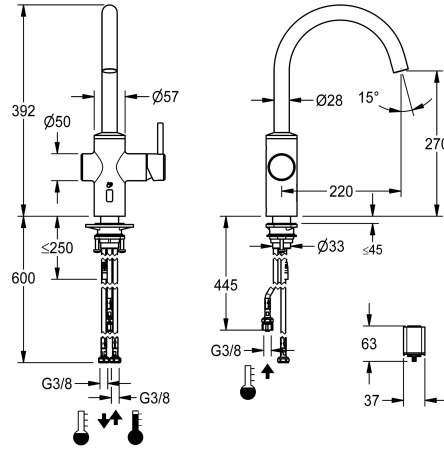

KWC BISTRO E

Lever mixer – Automatic mixer tap, low-touch – Kitchen – Low pressure

Modell-Linie: BISTRO E | 10.581.122.700FL

Hanat | Elektroniset hanat

KWC-No.

360001627

stainless steel, A 220, flexible connection hoses, battery

- * hybrid tap, low-touch, kitchen
- * Made of stainless steel
- * Swivel spout fixe, extensible to 50°, 120° and or 360°
- Neoperl® Caché® laminar
- * OptimalSpace - ample space for washing or working
- * Cartridge
- with ceramic discs
- flow rate and temperature continuously variable
- * Opto-electronic sensor
- time-controlled water runtime

- pre-set water temperature
- * Electrovalve
- * Flexible connection hoses 3/8"
- * QuickInstallation - Fastening via threaded connection with locking screws
- * Mounting hole size ø35 mm
- * Scope of delivery:
- Battery compartment including 6 V lithium CRP2 battery for installation under the sink

NEW

Tekniset tiedot

ATT-KWC-EL_STEUERUNG
Connection
Spout
ATT-KWC-STROMVERSORGUNG
Handling
ATT-KWC-FARBCODE
Installation_type
Faucet_typ
ATT-KWC-BAUFORM
Measure_Height
ATT-KWC-ENERGIESPAREN
Projection_A
ATT-KWC-MASS-WASSERAUSTRITT
Materiaali
lviCode