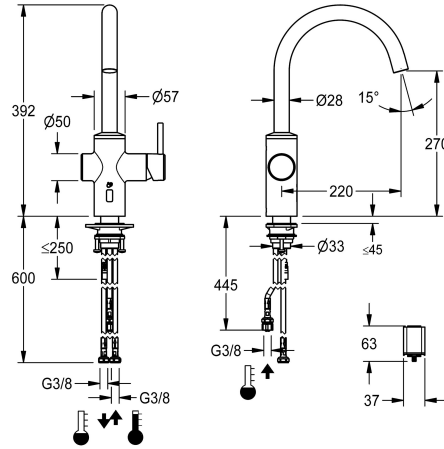

KWC BISTRO E

Lever mixer – Automatic mixer tap, low-touch – Kitchen – Low pressure

Modell-Linie: BISTRO E | 10.581.122.700FL

Armatura umywalkowa | Armatura elektroniczna

KWC-No.

360001627

stainless steel, A 220, flexible connection hoses, battery

- * hybrid tap, low-touch, kitchen
- * Made of stainless steel
- * Swivel spout fixe, extensible to 50°, 120° and or 360°
- Neoperl® Caché® laminar
- * OptimalSpace - ample space for washing or working
- * Cartridge
- with ceramic discs
- flow rate and temperature continuously variable
- * Opto-electronic sensor
- time-controlled water runtime

- pre-set water temperature
- * Electrovalve
- * Flexible connection hoses 3/8"
- * QuickInstallation - Fastening via threaded connection with locking screws
- * Mounting hole size ø35 mm
- * Scope of delivery:
- Battery compartment including 6 V lithium CRP2 battery for installation under the sink

Installation_type

Faucet_typ

ATT-KWC-BAUFORM

Dimension Height

ATT-KWC-ENERGIESPAREN

Projection_A

ATT-KWC-MASS-WASSERAUSTRITT

Material