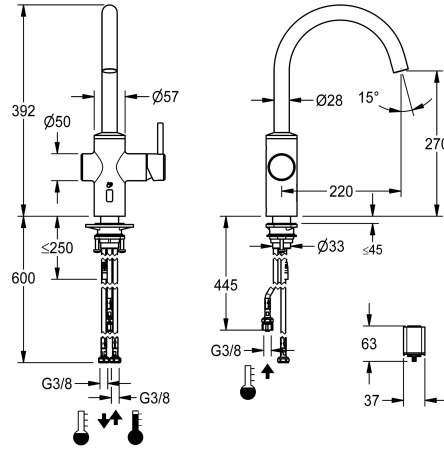

KWC BISTRO E

Lever mixer – Automatic mixer tap, low-touch – Kitchen – Low pressure

Modell-Linie: BISTRO E | 10.581.122.700FL

Kranar | Elektronické armatury

KWC-No.

360001627

stainless steel, A 220, flexible connection hoses, battery

- * hybrid tap, low-touch, kitchen
- * Made of stainless steel
- * Swivel spout fixe, extensible to 50°, 120° and or 360°
- Neoperl® Caché® laminar
- * OptimalSpace - ample space for washing or working
- * Cartridge
- with ceramic discs
- flow rate and temperature continuously variable
- * Opto-electronic sensor
- time-controlled water runtime

- pre-set water temperature
- * Electrovalve
- * Flexible connection hoses 3/8"
- * QuickInstallation - Fastening via threaded connection with locking screws
- * Mounting hole size ø35 mm
- * Scope of delivery:
- Battery compartment including 6 V lithium CRP2 battery for installation under the sink

NEW

Technical Data

ATT-KWC-EL_STEUERUNG
Connection
ATT-KWC-AUSLAUF
ATT-KWC-STROMVERSORGUNG
Handling
ATT-KWC-FARBCODE
Installation_type
Faucet_typ
ATT-KWC-BAUFORM
Measure_Height
ATT-KWC-ENERGIESPAREN
Projection_A
ATT-KWC-MASS-WASSERAUSTRITT
Material