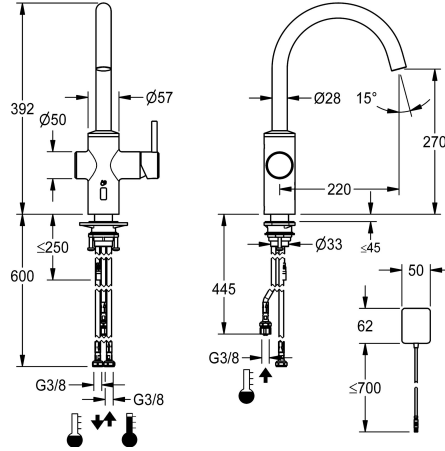

KWC BISTRO E

Lever mixer – Automatic mixer tap, low-touch – Kitchen – Low pressure

Modell-Linie: BISTRO E | 10.581.132.700FL

Umyvadlové armatury | Elektronické armatury

KWC-No.

360001628

stainless steel, A 220, flexible connection hoses, surface-mounted power supply unit

- * hybrid tap, low-touch, kitchen
- * Made of stainless steel
- * Swivel spout fixe, extensible to 50°, 120° and or 360°
- Neoperl® Caché® laminar
- * OptimalSpace - ample space for washing or working
- * Cartridge
- with ceramic discs
- flow rate and temperature continuously variable
- * Opto-electronic sensor

- time-controlled water runtime
- pre-set water temperature
- * Electrovalve
- * Flexible connection hoses 3/8"
- * QuickInstallation - Fastening via threaded connection with locking screws
- * Mounting hole size ø35 mm
- * Scope of delivery:
- Mains receiver 100-240 V

Faucet_typ

ATT-KWC-BAUFORM

Measure_Height

ATT-KWC-ENERGIESPAREN

Projection_A

ATT-KWC-MASS-WASSERAUSTRITT

Materiál

berührungsarm