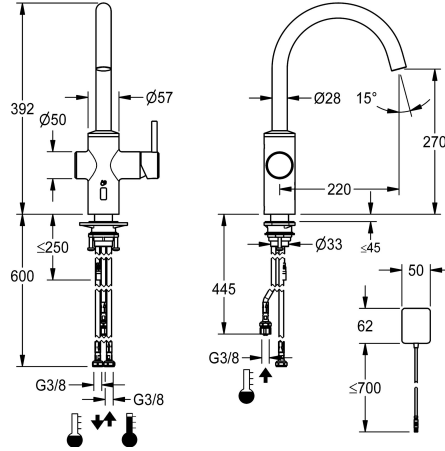

KWC BISTRO E

Lever mixer – Automatic mixer tap, low-touch – Kitchen – Low pressure

Modell-Linie: BISTRO E | 10.581.132.700FL

Taps | Electronic taps

KWC-No.

360001628

stainless steel, A 220, flexible connection hoses, surface-mounted power supply unit

- * hybrid tap, low-touch, kitchen
- * Made of stainless steel
- * Swivel spout fixe, extensible to 50°, 120° and or 360°
- Neoperl® Caché® laminar
- * OptimalSpace - ample space for washing or working
- * Cartridge
- with ceramic discs
- flow rate and temperature continuously variable
- * Opto-electronic sensor

- time-controlled water runtime
- pre-set water temperature
- * Electrovalve
- * Flexible connection hoses 3/8"
- * QuickInstallation - Fastening via threaded connection with locking screws
- * Mounting hole size ø35 mm
- * Scope of delivery:
- Mains receiver 100-240 V

NEW

Technical Data

Electronical control
Connection
Spout
Power supply
Color code
Installation type
Faucet_typ
Design
Dimension Height
Energysaving
Projection A
Dimension Water outlet
material

Automatic, low-contact
Flexible connection hoses
swivel
mains receiver
stainless steel
Pillar installation
Electronic
J-Spout
392
low pressure
A 220
270
stainless steel