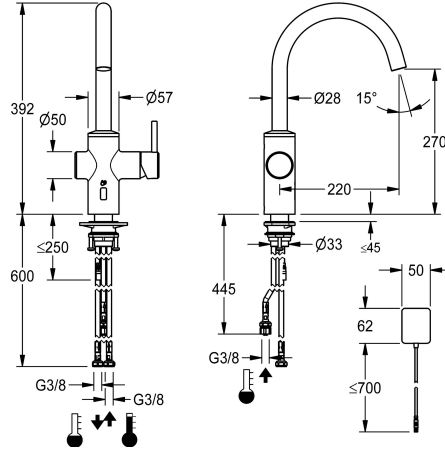

KWC BISTRO E

Lever mixer – Automatic mixer tap, low-touch – Kitchen – Low pressure

Modell-Linie: BISTRO E | 10.581.132.700FL

Taps | Electronic taps

KWC-No.

360001628

stainless steel, A 220, flexible connection hoses, surface-mounted power supply unit

- * hybrid tap, low-touch, kitchen
- * Made of stainless steel
- * Swivel spout fixe, extensible to 50°, 120° and or 360°
- Neoperl® Caché® laminar
- * OptimalSpace - ample space for washing or working
- * Cartridge
- with ceramic discs
- flow rate and temperature continuously variable
- * Opto-electronic sensor

- time-controlled water runtime
- pre-set water temperature
- * Electrovalve
- * Flexible connection hoses 3/8"
- * QuickInstallation - Fastening via threaded connection with locking screws
- * Mounting hole size ø35 mm
- * Scope of delivery:
- Mains receiver 100-240 V

NEW

Technical Data

Electronical control
Connection
Spout
Power supply
Color code
Installation type
Faucet_typ
Design
Measure Height
Energysaving
Projection A
Dimension Water outlet
material

Automatic, low-contact
Flexible connection hoses
swivel
mains receiver
stainless steel
Pillar installation
Hand shower1
J-Spout
392
low pressure
A 220
270
stainless steel