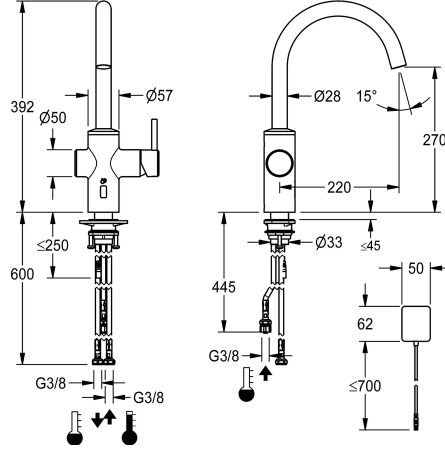

## KWC BISTRO E

Lever mixer – Automatic mixer tap, low-touch – Kitchen – Low pressure

Modell-Linie: BISTRO E | 10.581.132.700FL

Hanat | Elektroniset hanat

### KWC-No.

**3600001628**

stainless steel, A 220, flexible connection hoses, surface-mounted power supply unit

- \* hybrid tap, low-touch, kitchen
- \* Made of stainless steel
- \* Swivel spout fixe, extensible to 50°, 120° and or 360°
- Neoperl® Caché® laminar
- \* OptimalSpace - ample space for washing or working
- \* Cartridge
- with ceramic discs
- flow rate and temperature continuously variable
- \* Opto-electronic sensor

- time-controlled water runtime
- pre-set water temperature
- \* Electrovalve
- \* Flexible connection hoses 3/8"
- \* QuickInstallation - Fastening via threaded connection with locking screws
- \* Mounting hole size ø35 mm
- \* Scope of delivery:
- Mains receiver 100-240 V