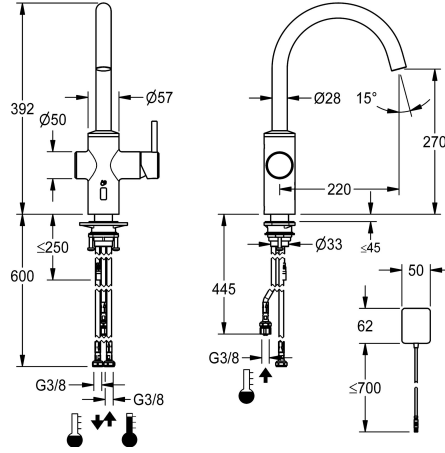

## KWC BISTRO E

Lever mixer – Automatic mixer tap, low-touch – Kitchen – Low pressure

Modell-Linie: BISTRO E | 10.581.132.700FL

Armatura umywalkowa | Armatura elektroniczna

### KWC-No.

**360001628**

stainless steel, A 220, flexible connection hoses, surface-mounted power supply unit

- \* hybrid tap, low-touch, kitchen
- \* Made of stainless steel
- \* Swivel spout fixe, extensible to 50°, 120° and or 360°
- Neoperl® Caché® laminar
- \* OptimalSpace - ample space for washing or working
- \* Cartridge
- with ceramic discs
- flow rate and temperature continuously variable
- \* Opto-electronic sensor

- time-controlled water runtime
- pre-set water temperature
- \* Electrovalve
- \* Flexible connection hoses 3/8"
- \* QuickInstallation - Fastening via threaded connection with locking screws
- \* Mounting hole size ø35 mm
- \* Scope of delivery:
- Mains receiver 100-240 V