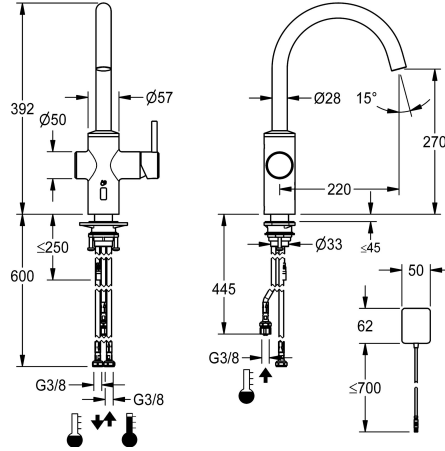

KWC BISTRO E

Lever mixer – Automatic mixer tap, low-touch – Kitchen – Low pressure

Modell-Linie: BISTRO E | 10.581.132.700FL

Kranar | Elektronické armatury

KWC-No.

360001628

stainless steel, A 220, flexible connection hoses, surface-mounted power supply unit

- * hybrid tap, low-touch, kitchen
- * Made of stainless steel
- * Swivel spout fixe, extensible to 50°, 120° and or 360°
- Neoperl® Caché® laminar
- * OptimalSpace - ample space for washing or working
- * Cartridge
- with ceramic discs
- flow rate and temperature continuously variable
- * Opto-electronic sensor

- time-controlled water runtime
- pre-set water temperature
- * Electrovalve
- * Flexible connection hoses 3/8"
- * QuickInstallation - Fastening via threaded connection with locking screws
- * Mounting hole size ø35 mm
- * Scope of delivery:
- Mains receiver 100-240 V

Faucet_typ

ATT-KWC-BAUFORM

Measure_Height

ATT-KWC-ENERGIESPAREN

Projection_A

ATT-KWC-MASS-WASSERAUSTRITT

Material

berührungsarm