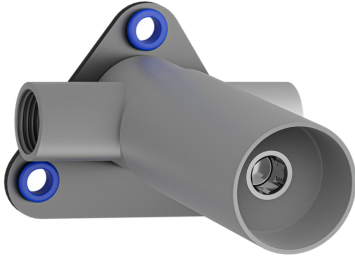

KWC

Unit for concealed installation

Modell-Linie: ACCESSOIRES | 39.001.400.000

Kranar | Sady pro hrubou stavbu pro armatury

KWC-No.

360003457

chromeline, unit for concealed installation

* Concealed unit wall two hole
* Connecting thread 1/2"
* To be ordered separately:

- Installation kit Z.536.828
* Suitable for:
- KWC ONO E

NEW

Technical Data

Connection

G1/2"

ATT-KWC-FARBCODE

chromeline

Installation_type