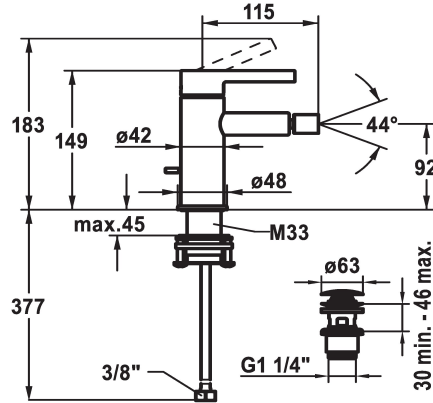

KWC BEVO Lever mixer – Bidet

Modell-Linie: BEVO | 13.421.641.176FL
Sprchové armatury | Hydraulické sprchy

KWC-No.

- 124618**
chromeline, A 115, flexible connection hoses, with pop-up valve
- 3600003608**
matt black, A115, flexible connection hoses, with Push Open
- 3600003633**
brushed steel, A115, flexible connection hoses, with Push Open

ATT-KWC-FARBCODE

- chromeline
- matt black
- brushed steel

- temperature limitation
- * Flexible connection hoses 3/8"
- * QuickInstallation - Fastening via threaded connection with locking screws
- * Mounting hole size ø35 mm
- * Scope of delivery:
- KWC pop-up valve Push Open 2 in 1 Z.538.321.176

Technické údaje

A_Spout_Spray
ATT-KWC-ABLAUFGARNITUR
Connection
ATT-KWC-AUSLAUF
Handling
ATT-KWC-FARBCODE
Installation_type
Faucet_typ
Measure_Height
G_Acoustic group
Projection_A
EnergyLabelCH
ATT-KWC-MASS-WASSERAUSTRITT
Materiál

4.5 l/min (3 bar)
mit_Push_open
Flexible_Anschlusschläuche
fixovaná
topbedient
matt black
Standmontage
01
183
yes
A115
A
92
mosaz

Náhradní díly

KWC BEVO Lever mixer – Bidet

Modell-Linie: BEVO | 13.421.641.176FL
Sprchové armatury | Hydraulické sprchy