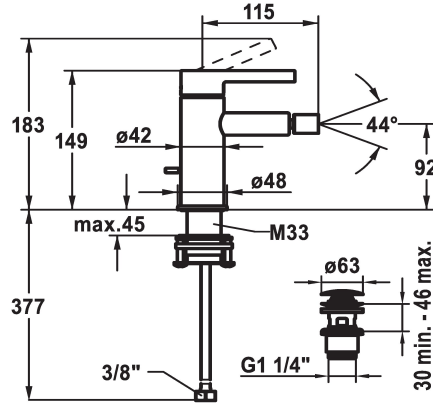

## KWC BEVO Lever mixer – Bidet

Modell-Linie: BEVO | 13.421.641.176FL  
Showers | Manual shower

### KWC-No.

- 124618**  
chromeline, A 115, flexible connection hoses, with pop-up valve
- 3600003608**  
matt black, A115, flexible connection hoses, with Push Open
- 3600003633**  
brushed steel, A115, flexible connection hoses, with Push Open

### Color code

- chrome
- matt black
- brushed steel

- temperature limitation
- \* Flexible connection hoses 3/8"
- \* QuickInstallation - Fastening via threaded connection with locking screws
- \* Mounting hole size ø35 mm
- \* Scope of delivery:
- KWC pop-up valve Push Open 2 in 1 Z.538.321.176

### Technical Data

Flow rate
Pop-up_valve
Connection
Spout
Handling
Color code
Installation_type
Faucet_typ
Dimension Height
Acoustic group
Projection_A
Energy Label
Dimension Water outlet
material

4.5 l/min (3 bar)
with Push open
Flexible connection hoses
fixed
top lever
matt black
Pillar installation
Basin1
183
Battery1
A 115
A
92
Brass