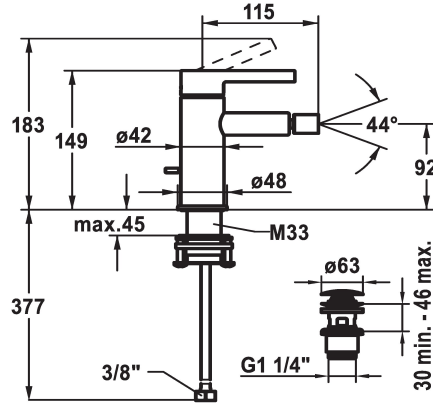

KWC BEVO Lever mixer – Bidet

Modell-Linie: BEVO | 13.421.641.176FL
Showers | Manual shower

KWC-No.

- 124618**
chromeline, A 115, flexible connection hoses, with pop-up valve
- 3600003608**
matt black, A115, flexible connection hoses, with Push Open
- 3600003633**
brushed steel, A115, flexible connection hoses, with Push Open

- temperature limitation
- * Flexible connection hoses 3/8"
- * QuickInstallation - Fastening via threaded connection with locking screws
- * Mounting hole size ø35 mm
- * Scope of delivery:
- KWC pop-up valve Push Open 2 in 1 Z.538.321.176

Technical Data

Flow rate
pop-up assembly
Connection
Spout
Handling
Color code
Installation type
Faucet_typ
Dimension Height
Acoustic group
Projection A
Energy label
Dimension Water outlet
material

4.5 l/min (3 bar)
with Push open
Flexible connection hoses
fixed
top lever
matt black
Pillar installation
Basin1
183
yes
A 115
A
92
Brass

Spare Parts

KWC BEVO Lever mixer – Bidet

Modell-Linie: BEVO | 13.421.641.176FL
Showers | Manual shower

Cartridge M 35 OP

538331
Z.537.710

Service key Neoperl © Caché ©, TJ, 18 mm, green

634729
CACHETJ
