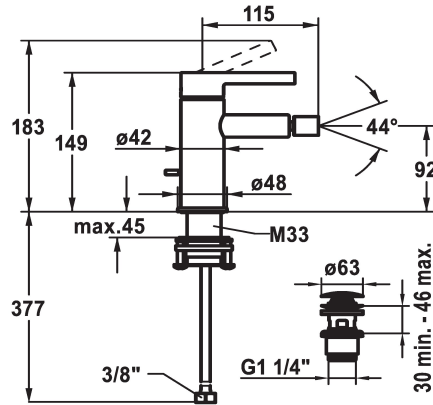

KWC BEVO Lever mixer – Bidet

Modell-Linie: BEVO | 13.421.641.176FL
Showers | Manual shower

KWC-No.

- 124618**
chromeline, A 115, flexible connection hoses, with pop-up valve
- 3600003608**
matt black, A115, flexible connection hoses, with Push Open
- 3600003633**
brushed steel, A115, flexible connection hoses, with Push Open

Color code

- chromeline
- matt black
- brushed steel

NEW

- * Lever mixer
- * EcoProtect - water-saving device
- * Fixed spout
- ball joint aerator Neoperl® Caché®
- * KWC cartridge M 35 OP
- with ceramic discs
- flow rate and temperature continuously variable

- temperature limitation
- * Flexible connection hoses 3/8"
- * QuickInstallation - Fastening via threaded connection with locking screws
- * Mounting hole size ø35 mm
- * Scope of delivery:
- KWC pop-up valve Push Open 2 in 1 Z.538.321.176

Technical Data

Flow rate
pop-up valve
Connection
Spout
Handling
Color code
Installation type
Faucet_typ
Measure Height
Acoustic group
Projection A
Energy label
Dimension Water outlet
material

4.5 l/min (3 bar)
with Push open
Flexible connection hoses
fixed
top lever
matt black
Pillar installation
Basin1
183
yes
A 115
A
92
Brass