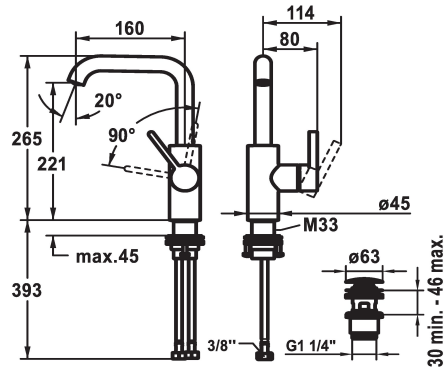

## KWC BEVO

Lever mixer – Washbasin

Modell-Linie: BEVO | 12.421.652.177FL  
Umyvadlové armatury | Hydraulické armatury

### KWC-No.

**3600004589**

matt black, A160, flexible connection hoses, without pop-up valve

**3600003632**

brushed steel, A160, flexible connection hoses, with Push Open

**3600004610**

brushed steel, A160, flexible connection hoses, without pop-up valve

\* QuickInstallation - Fastening via threaded connection with locking screws

\* Mounting hole size ø35 mm

\* Scope of delivery:

- KWC pop-up valve Push Open 2 in 1 Z.538.321.177

4.7 l/min (3 bar)

mit\_Push\_open

Flexible\_Anschlusschläuche

schwenkbar

seitenbedient

brushed steel

Standmontage

Hebelmischer