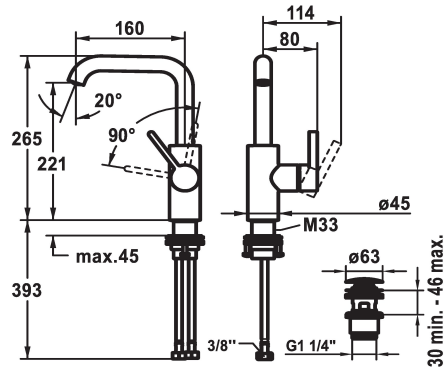

KWC BEVO Lever mixer – Washbasin

Modell-Linie: BEVO | 12.421.652.177FL
Taps | Manual taps

KWC-No.

3600003631
matt black, A160, flexible connection hoses, with Push Open

3600004589
matt black, A160, flexible connection hoses, without pop-up valve

3600003632
brushed steel, A160, flexible connection hoses, with Push Open

3600004610
brushed steel, A160, flexible connection hoses, without pop-up valve

- Lever mixer
- Lever installation only possible on the right side
- Child safety: cold water flow in lever position towards the front
- EcoProtect - water-saving device
- Swivel spout 120°, extensible to 360°
- Neoperl® Caché® CS, Coin Slot
- OptimalSpace - ample space for washing or working
- KWC cartridge M 35 S

Pop-up_valve

with Push open

without pop-up valve

with Push open

without pop-up valve

Color code

matt black

matt black

brushed steel

brushed steel

NEW

- with ceramic discs
- flow rate and temperature continuously variable
- Flexible connection hoses 3/8"
- QuickInstallation - Fastening via threaded connection with locking screws
- Mounting hole size ø35 mm
- Scope of delivery:
  - KWC pop-up valve Push Open 2 in 1 Z.538.321.177

Technical Data

Flow rate	4.7 l/min (3 bar)
Pop-up_valve	with Push open
Connection	Flexible connection hoses
Spout	swivel
Handling	side lever
Color code	brushed steel
Installation_type	Pillar installation
Faucet_typ	Lever mixer
Design	L-Spout
Dimension Height	265
G_Acoustic group	I
Projection_A	A 160
Energy Label	A
Dimension Water outlet	221
material	Brass

Flow rate	4.7 l/min (3 bar)
Pop-up_valve	with Push open
Connection	Flexible connection hoses
Spout	swivel
Handling	side lever
Color code	brushed steel
Installation_type	Pillar installation
Faucet_typ	Lever mixer
Design	L-Spout
Dimension Height	265
G_Acoustic group	I
Projection_A	A 160
Energy Label	A
Dimension Water outlet	221
material	Brass