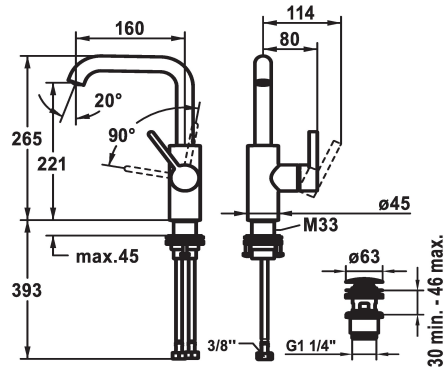

KWC BEVO Lever mixer – Washbasin

Modell-Linie: BEVO | 12.421.652.177FL
Taps | Manual taps

KWC-No.

3600004589

matt black, A160, flexible connection hoses, without pop-up valve

3600003632

brushed steel, A160, flexible connection hoses, with Push Open

brushed steel

brushed steel

NEW

- * Lever mixer
- * Lever installation only possible on the right side
- Child safety: cold water flow in lever position towards the front
- * EcoProtect - water-saving device
- * Swivel spout 120°, extensible to 360°
- Neoperl® Caché® CS, Coin Slot
- * OptimalSpace - ample space for washing or working
- * KWC cartridge M 35 S

- with ceramic discs
- flow rate and temperature continuously variable
- * Flexible connection hoses 3/8"
- * QuickInstallation - Fastening via threaded connection with locking screws
- * Mounting hole size 63 mm
- * Scope of delivery:
- KWC pop-up valve Push Open 2 in 1 Z.538.321.177

4.7 l/min (3 bar)
with Push open
Flexible connection hoses
swivel
side lever
brushed steel
Pillar installation
Lever mixer
L-Spout
265
I
A 160
A
221
Brass