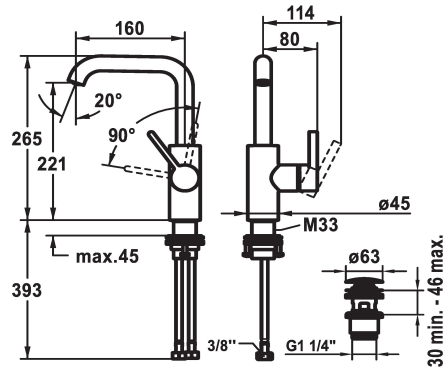

KWC BEVO Lever mixer – Washbasin

Modell-Linie: BEVO | 12.421.652.177FL
Taps | Manual taps

KWC-No.

3600004589
matt black, A160, flexible connection hoses, without pop-up valve

3600003632
brushed steel, A160, flexible connection hoses, with Push Open

brushed steel

NEW

- * Lever mixer
- * Lever installation only possible on the right side
- Child safety: cold water flow in lever position towards the front
- * EcoProtect - water-saving device
- * Swivel spout 120°, extensible to 360°
- Neoperl® Caché® CS, Coin Slot
- * OptimalSpace - ample space for washing or working
- * KWC cartridge M 35 S

- with ceramic discs
- flow rate and temperature continuously variable
- * Flexible connection hoses 3/8"
- * QuickInstallation - Fastening via threaded connection with locking screws
- * Mounting hole size ø35 mm
- * Scope of delivery:
- KWC pop-up valve Push Open 2 in 1 Z.538.321.177

Technical Data

Flow rate
pop-up valve
Connection
Spout
Handling
Color code
Installation type
Faucet_typ
Design
Measure Height
Acoustic group
Projection A
Energy label
Dimension Water outlet
material

4.7 l/min (3 bar)
with Push open
Flexible connection hoses
swivel
side lever
brushed steel
Pillar installation
Lever mixer
L-Spout
265
I
A 160
A
221
Brass