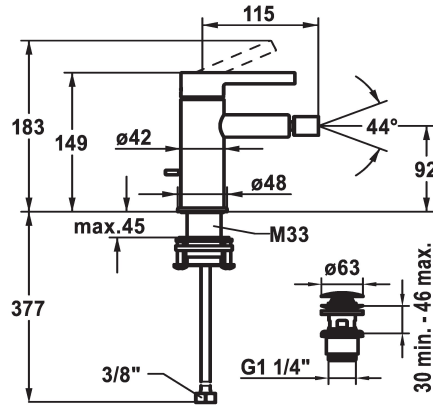

## KWC BEVO Lever mixer – Bidet

Modell-Linie: BEVO | 13.421.641.177FL  
Sprchové armatury | Vanové armatury

### KWC-No.

**124618**  
chromeline, A 115, flexible connection hoses, with pop-up valve

**3600003608**  
matt black, A115, flexible connection hoses, with Push Open

**3600003633**  
brushed steel, A115, flexible connection hoses, with Push Open

### ATT-KWC-FARBCODE

chromeline

matt black

brushed steel

- temperature limitation
- \* Flexible connection hoses 3/8"
- \* QuickInstallation - Fastening via threaded connection with locking screws
- \* Mounting hole size ø35 mm
- \* Scope of delivery:
- KWC pop-up valve Push Open 2 in 1 Z.538.321.177

Faucet\_typ

Measure\_Height

G\_Acoustic group

Projection\_A

EnergyLabelCH

ATT-KWC-MASS-WASSERAUSTRITT

Materiál

4.5 l/min (3 bar)