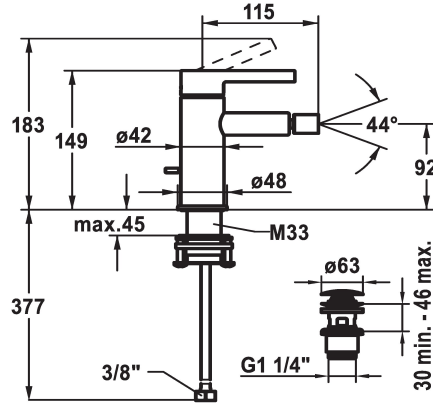

KWC BEVO Lever mixer – Bidet

Modell-Linie: BEVO | 13.421.641.177FL
Showers | Exposed bath mixer

KWC-No.

124618
chromeline, A 115, flexible connection hoses, with pop-up valve

3600003608
matt black, A115, flexible connection hoses, with Push Open

3600003633
brushed steel, A115, flexible connection hoses, with Push Open

- Lever mixer
- EcoProtect - water-saving device
- Fixed spout
- ball joint aerator Neoperl® Caché®
- KWC cartridge M 35 OP
- with ceramic discs
- flow rate and temperature continuously variable

Color code

chromeline

matt black

brushed steel

- temperature limitation
- Flexible connection hoses 3/8"
- QuickInstallation - Fastening via threaded connection with locking screws
- Mounting hole size ø35 mm
- Scope of delivery:
- KWC pop-up valve Push Open 2 in 1 Z.538.321.177

NEW

Technical Data

Flow rate	4.5 l/min (3 bar)
pop-up assembly	with Push open
Connection	Flexible connection hoses
Spout	fixed
Handling	top lever
Color code	brushed steel
Installation type	Pillar installation
Faucet_typ	Basin1
Dimension Height	149
Acoustic group	yes
Projection A	A 115
Energy label	A
Dimension Water outlet	92
material	Brass

Flow rate	4.5 l/min (3 bar)
pop-up assembly	with Push open
Connection	Flexible connection hoses
Spout	fixed
Handling	top lever
Color code	brushed steel
Installation type	Pillar installation
Faucet_typ	Basin1
Dimension Height	149
Acoustic group	yes
Projection A	A 115
Energy label	A
Dimension Water outlet	92
material	Brass

Spare Parts