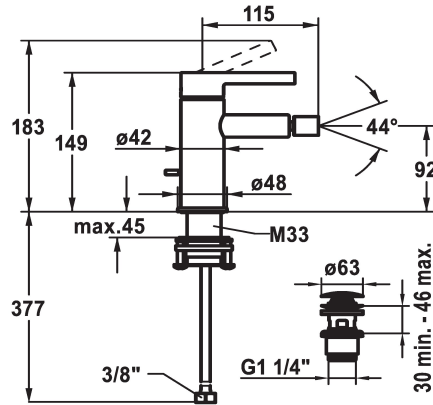

KWC BEVO Lever mixer – Bidet

Modell-Linie: BEVO | 13.421.641.177FL
Showers | Exposed bath mixer

KWC-No.

124618
chromeline, A 115, flexible connection hoses, with pop-up valve

3600003608
matt black, A115, flexible connection hoses, with Push Open

3600003633
brushed steel, A115, flexible connection hoses, with Push Open

- Lever mixer
- EcoProtect - water-saving device
- Fixed spout
- ball joint aerator Neoperl® Caché®
- KWC cartridge M 35 OP
- with ceramic discs
- flow rate and temperature continuously variable

Color code

chromeline

matt black

brushed steel

NEW

- temperature limitation
- Flexible connection hoses 3/8"
- QuickInstallation - Fastening via threaded connection with locking screws
- Mounting hole size ø35 mm
- Scope of delivery:
- KWC pop-up valve Push Open 2 in 1 Z.538.321.177

Technical Data

Flow rate	4.5 l/min (3 bar)
pop-up valve	with Push open
Connection	Flexible connection hoses
Spout	fixed
Handling	top lever
Color code	brushed steel
Installation type	Pillar installation
Faucet_typ	Basin1
Measure Height	149
Acoustic group	yes
Projection A	A 115
Energy label	A
Dimension Water outlet	92
material	Brass

Flow rate	4.5 l/min (3 bar)
pop-up valve	with Push open
Connection	Flexible connection hoses
Spout	fixed
Handling	top lever
Color code	brushed steel
Installation type	Pillar installation
Faucet_typ	Basin1
Measure Height	149
Acoustic group	yes
Projection A	A 115
Energy label	A
Dimension Water outlet	92
material	Brass

Spare Parts