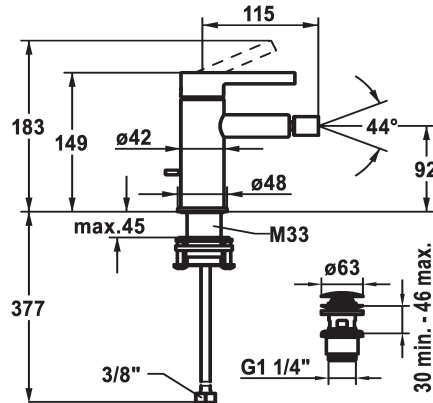

## KWC BEVO Lever mixer – Bidet

Modell-Linie: BEVO | 13.421.641.177FL  
Suihkut ja suihkupaneelit | Allashanat

### KWC-No.

**124618**  
chromeline, A 115, flexible connection hoses, with pop-up valve

**3600003608**  
matt black, A115, flexible connection hoses, with Push Open

**3600003633**  
brushed steel, A115, flexible connection hoses, with Push Open

### ATT-KWC-FARBCODE

chromeline

matt black

brushed steel

- temperature limitation
- \* Flexible connection hoses 3/8"
- \* QuickInstallation - Fastening via threaded connection with locking screws
- \* Mounting hole size ø35 mm
- \* Scope of delivery:
- KWC pop-up valve Push Open 2 in 1 Z.538.321.177