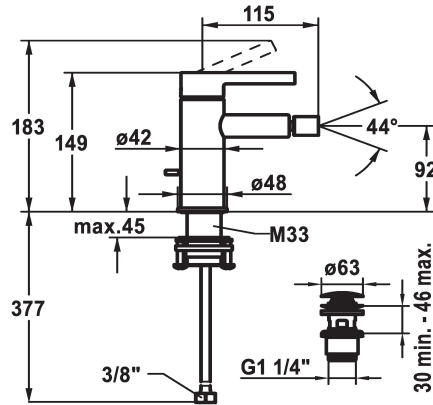

## KWC BEVO Lever mixer – Bidet

Modell-Linie: BEVO | 13.421.641.177FL  
Armatura natryskowa | Baterie wannowe

### KWC-No.

- 124618**  
chromeline, A 115, flexible connection hoses, with pop-up valve
- 3600003608**  
matt black, A115, flexible connection hoses, with Push Open
- 3600003633**  
brushed steel, A115, flexible connection hoses, with Push Open

### ATT-KWC-FARBCODE

- chromeline
- matt black
- brushed steel

- temperature limitation
- \* Flexible connection hoses 3/8"
- \* QuickInstallation - Fastening via threaded connection with locking screws
- \* Mounting hole size 435 mm
- \* Scope of delivery:
- KWC pop-up valve Push Open 2 in 1 Z.538.321.177

### Dane techniczne

A_Spout_Spray
ATT-KWC-ABLAUFGARNITUR
Connection
ATT-KWC-AUSLAUF
Handling
ATT-KWC-FARBCODE
Installation_type
Faucet_typ
Dimension Height
G_Acoustic group
Projection_A
EnergyLabelCH
ATT-KWC-MASS-WASSERAUSTRITT
Material