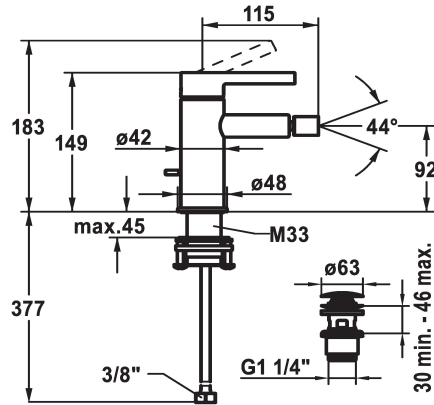

KWC BEVO Lever mixer – Bidet

Modell-Linie: BEVO | 13.421.641.177FL
Duschar | Badkarsarmaturer

KWC-No.

- 124618**
chromeline, A 115, flexible connection hoses, with pop-up valve
- 3600003608**
matt black, A115, flexible connection hoses, with Push Open
- 3600003633**
brushed steel, A115, flexible connection hoses, with Push Open

ATT-KWC-FARBCODE

- chromeline
- matt black
- brushed steel

- temperature limitation
- * Flexible connection hoses 3/8"
- * QuickInstallation - Fastening via threaded connection with locking screws
- * Mounting hole size ø35 mm
- * Scope of delivery:
- KWC pop-up valve Push Open 2 in 1 Z.538.321.177

Technical Data

A_Spout_Spray
ATT-KWC-ABLAUFGARNITUR
Connection
ATT-KWC-AUSLAUF
Handling
ATT-KWC-FARBCODE
Installation_type
Faucet_typ
Measure_Height
G_Acoustic_group
Projection_A
EnergyLabelCH
ATT-KWC-MASS-WASSERAUSTRITT
Material

4.5 l/min (3 bar)
mit_Push_open
Flexible_Anschlusschläuche
fest
topbedient
brushed steel
Standmontage
01
149
1
A115
A
92
Mässing

Reservdelar

KWC BEVO Lever mixer – Bidet

Modell-Linie: BEVO | 13.421.641.177FL
Duschar | Badkarsarmaturer