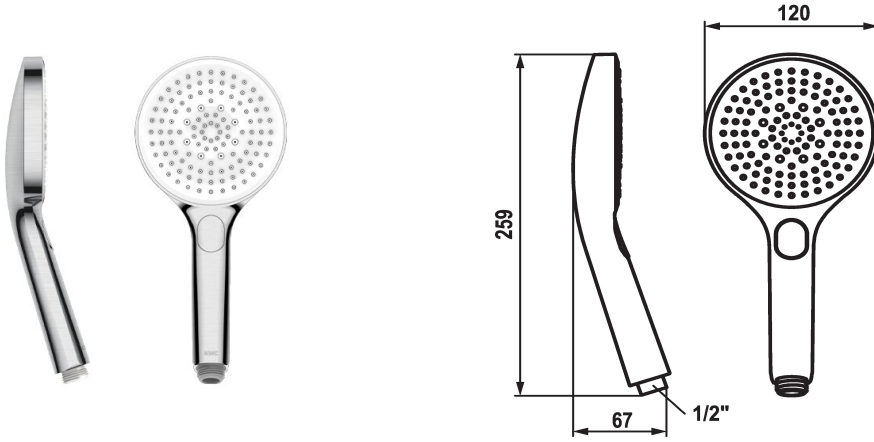

KWC CHOICE-G Hand shower

Modell-Linie: CHOICE | 26.000.125.177
Sprchové armatury | Sprchové armatury

KWC-No.

125607
chrome

125608
matt black

3600003805
brushed steel

ATT-KWC-FARBCODE

chromeline

matt black

brushed steel

NEW

* Hand shower KWC CHOICE - G
* TouchProtect - anti-scald protection thanks to the "double skin" principle

* Cleaning-friendly faceplate
* Connecting thread 1/2"

Technické údaje

A_Spout_Spray

Connection

ATT-KWC-FARBCODE

Faucet_typ

ATT-KWC-STRAHLART

G_Acoustic group

EnergyLabelCH

Materiál

11 l/min (3bar)

G1/2"

brushed steel

18

10

yes

C

mosaz