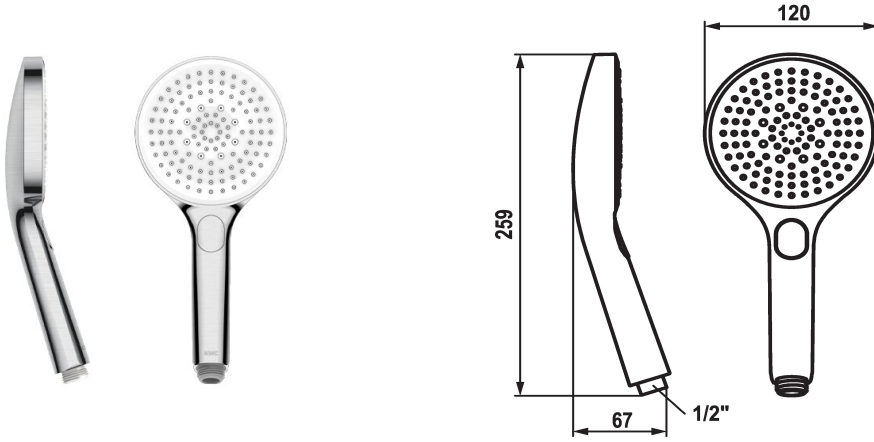

KWC CHOICE-G Hand shower

Modell-Linie: CHOICE | 26.000.125.177
Showers | Hand showers

KWC-No.

125607
chrome

125608
matt black

3600003805
brushed steel

Color code

chrome

matt black

brushed steel

NEW

* Hand shower KWC CHOICE - G
* TouchProtect - anti-scald protection thanks to the "double skin" principle

* Cleaning-friendly faceplate
* Connecting thread 1/2"

Technical Data

Flow rate

11 l/min (3bar)

Connection

G 1/2"

Color code

brushed steel

Faucet_typ

Pre-assembly unit1

Spray type

Kitchen spray1

Acoustic group

Battery1

Energy Label

C

material

Brass