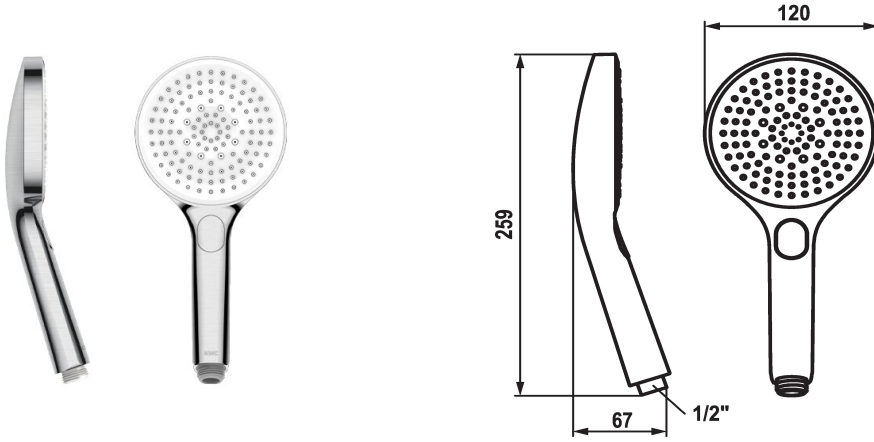

KWC CHOICE-G Hand shower

Modell-Linie: CHOICE | 26.000.125.177
Showers | Hand showers

KWC-No.

125607
chrome

125608
matt black

3600003805
brushed steel

Color code

chromeline

matt black

brushed steel

NEW

* Hand shower KWC CHOICE - G
* TouchProtect - anti-scald protection thanks to the "double skin" principle

* Cleaning-friendly faceplate
* Connecting thread 1/2"

Technical Data

Flow rate

11 l/min (3bar)

Connection

G 1/2"

Color code

brushed steel

Faucet_typ

Pre-assembly unit

Spray type

10

Acoustic group

yes

Energy label

C

material

Brass