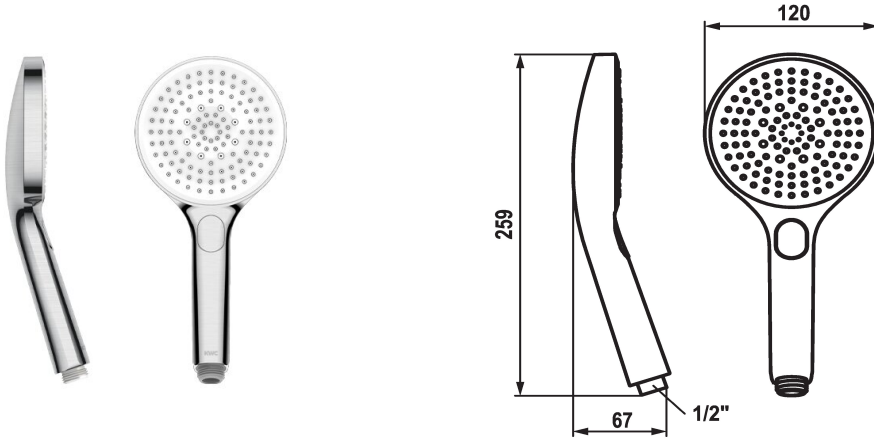

KWC CHOICE-G Hand shower

Modell-Linie: CHOICE | 26.000.125.177
Showers | Hand showers

KWC-No.

125607
chrome

125608
matt black

3600003805
brushed steel

Color code

chromeline

matt black

brushed steel

NEW

* Hand shower KWC CHOICE - G
* TouchProtect - anti-scald protection thanks to the "double skin" principle

* Cleaning-friendly faceplate
* Connecting thread 1/2"

Technical Data

Flow rate

11 l/min (3bar)

Connection

G 1/2"

Color code

brushed steel

Faucet_typ

Pre-assembly unit

Spray type

10

Acoustic group

yes

Energy label

C

material

Brass