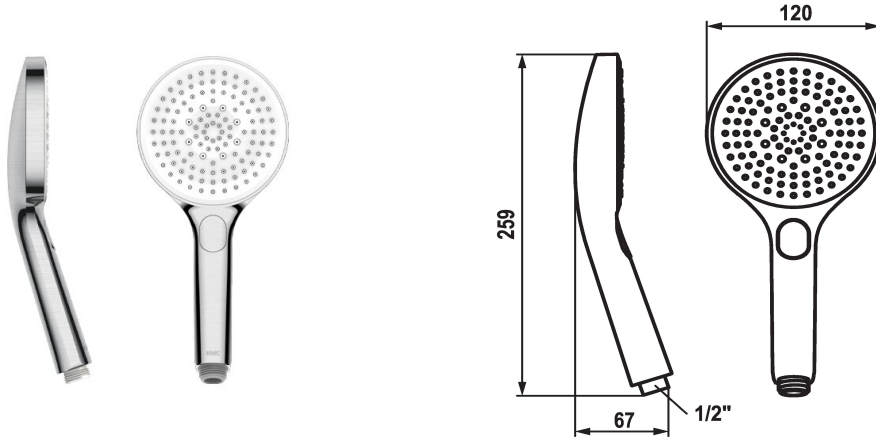

KWC CHOICE-G Hand shower

Modell-Linie: CHOICE | 26.000.125.177
Suihkut ja suihkupaneelit | Suihkut ja suihkupaneelit

KWC-No.

125607
chrome

125608
matt black

3600003805
brushed steel

ATT-KWC-FARBCODE

chromeline

matt black

brushed steel

NEW

* Hand shower KWC CHOICE - G
* TouchProtect - anti-scald protection thanks to the "double skin" principle

* Cleaning-friendly faceplate
* Connecting thread 1/2"

Tekniset tiedot

IviCode

11 l/min (3bar)

G1/2"

brushed steel

18

10

yes

C