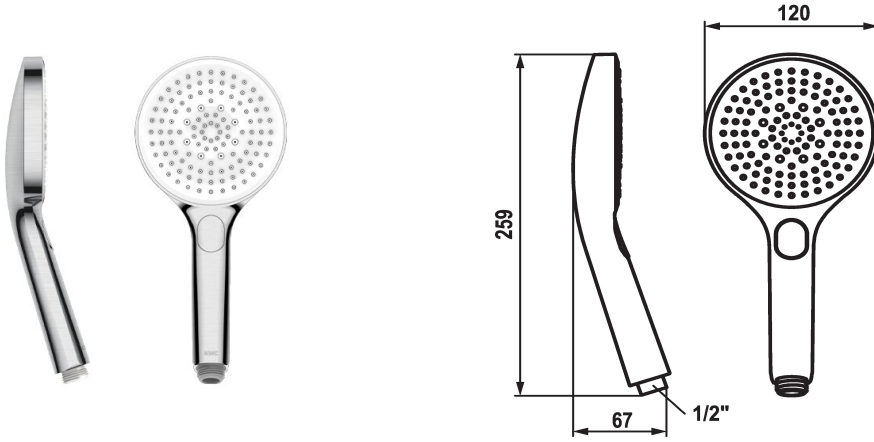

## KWC CHOICE-G Hand shower

Modell-Linie: CHOICE | 26.000.125.177  
Armatura natryskowa | Armatura natryskowa

### KWC-No.

**125607**  
chrome

**125608**  
matt black

**3600003805**  
brushed steel

### ATT-KWC-FARBCODE

chromeline

matt black

brushed steel

NEW

\* Hand shower KWC CHOICE - G  
\* TouchProtect - anti-scald protection thanks to the "double skin" principle

\* Cleaning-friendly faceplate  
\* Connecting thread 1/2"

Material

11 l/min (3bar)

G1/2"

brushed steel

18

10

1

C