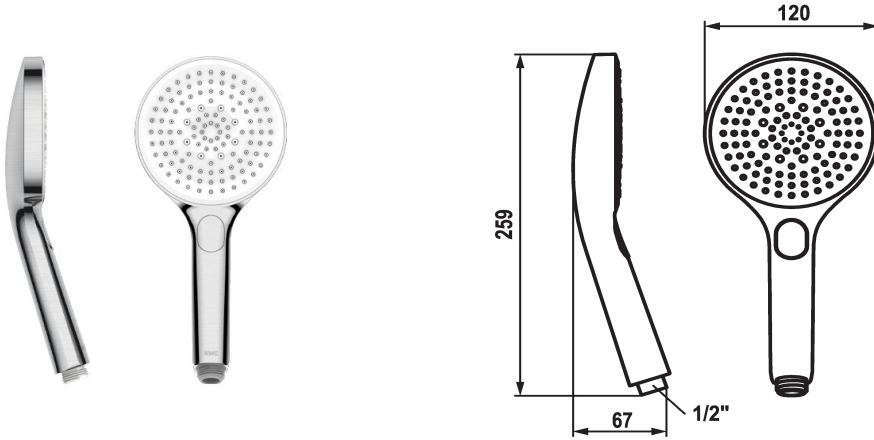

## KWC CHOICE-G Hand shower

Modell-Linie: CHOICE | 26.000.125.177  
Duschar | Duschar

### KWC-No.

**125607**  
chrome

**125608**  
matt black

**3600003805**  
brushed steel

### ATT-KWC-FARBCODE

chromeline

matt black

brushed steel

NEW

\* Hand shower KWC CHOICE - G  
\* TouchProtect - anti-scald protection thanks to the "double skin" principle

\* Cleaning-friendly faceplate  
\* Connecting thread 1/2"

Material

11 l/min (3bar)

G1/2"

brushed steel

18

10

1

C