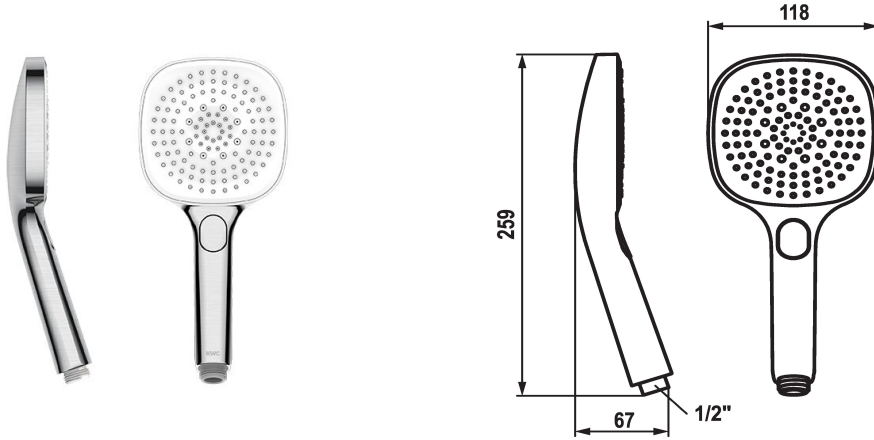

KWC CHOICE-H Hand shower

Modell-Linie: CHOICE | 26.000.126.177
Sprchové armatury | Sprchové armatury

KWC-No.

125609
chromeline

125610
matt black

3600003806
brushed steel

ATT-KWC-FARBCODE

chromeline

matt black

brushed steel

NEW

* Hand shower KWC CHOICE -H
* TouchProtect - anti-scald protection thanks to the "double skin" principle

* Cleaning-friendly faceplate
* Connecting thread 1/2"

Technické údaje

A_Spout_Spray

Connection

ATT-KWC-FARBCODE

Faucet_typ

ATT-KWC-STRAHLART

G_Acoustic group

EnergyLabelCH

Materiál

11 l/min (3bar)