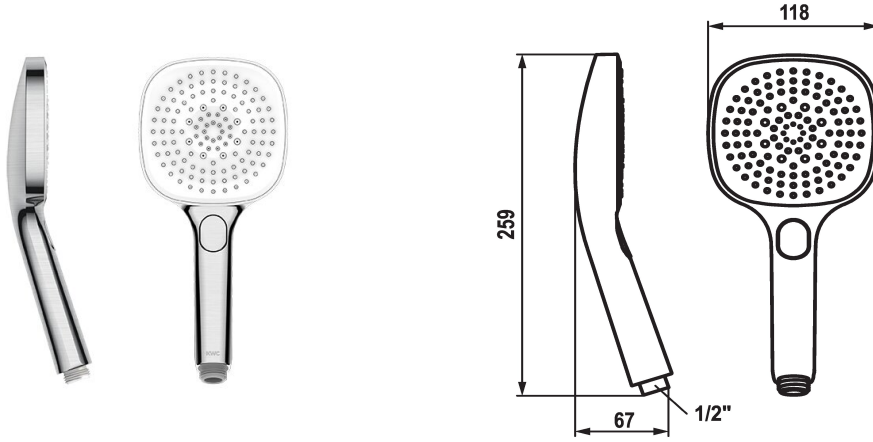

KWC CHOICE-H Hand shower

Modell-Linie: CHOICE | 26.000.126.177
Showers | Hand showers

KWC-No.

125609
chromeline

125610
matt black

3600003806
brushed steel

Color code

chrome

matt black

brushed steel

NEW

* Hand shower KWC CHOICE -H
* TouchProtect - anti-scald protection thanks to the "double skin" principle

* Cleaning-friendly faceplate
* Connecting thread 1/2"

Technical Data

Flow rate
Connection
Color code
Faucet_typ
Spray type
Acoustic group
Energy Label
material

11 l/min (3bar)
G 1/2"
brushed steel
Pre-assembly unit1
Kitchen spray1
Battery1
C
Plastic