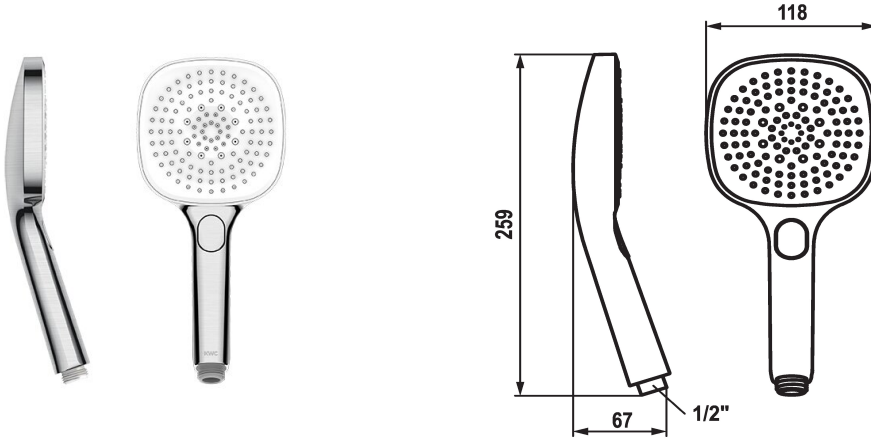

KWC CHOICE-H Hand shower

Modell-Linie: CHOICE | 26.000.126.177
Showers | Hand showers

KWC-No.

125609
chromeline

125610
matt black

3600003806
brushed steel

Color code

chromeline

matt black

brushed steel

NEW

* Hand shower KWC CHOICE -H
* TouchProtect - anti-scald protection thanks to the "double skin" principle

* Cleaning-friendly faceplate
* Connecting thread 1/2"

Technical Data

Flow rate

11 l/min (3bar)

Connection

G 1/2"

Color code

brushed steel

Faucet_typ

Pre-assembly unit

Spray type

10

Acoustic group

yes

Energy label

C

material

Plastic