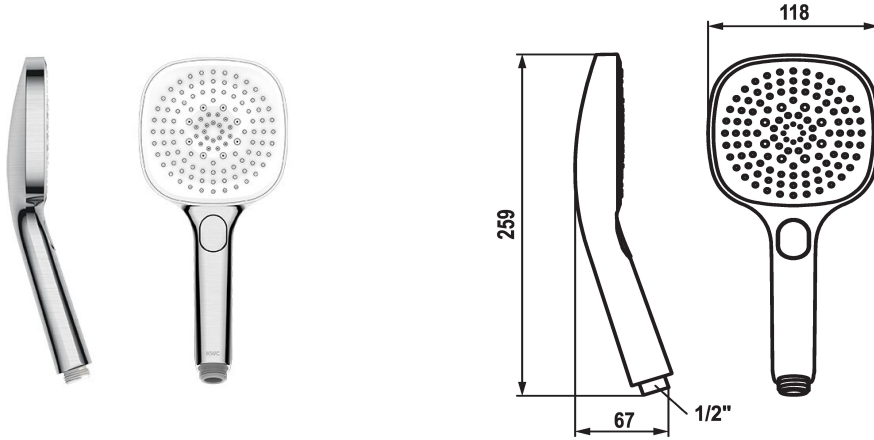

KWC CHOICE-H Hand shower

Modell-Linie: CHOICE | 26.000.126.177
Suihkut ja suihkupaneelit | Suihkut ja suihkupaneelit

KWC-No.

125609
chromeline

125610
matt black

3600003806
brushed steel

ATT-KWC-FARBCODE

chromeline

matt black

brushed steel

NEW

* Hand shower KWC CHOICE -H
* TouchProtect - anti-scald protection thanks to the "double skin" principle

* Cleaning-friendly faceplate
* Connecting thread 1/2"

Tekniset tiedot

A_Spout_Spray

11 l/min (3bar)

G1/2"

brushed steel

18

10

yes

C

KUNSTSTOFF