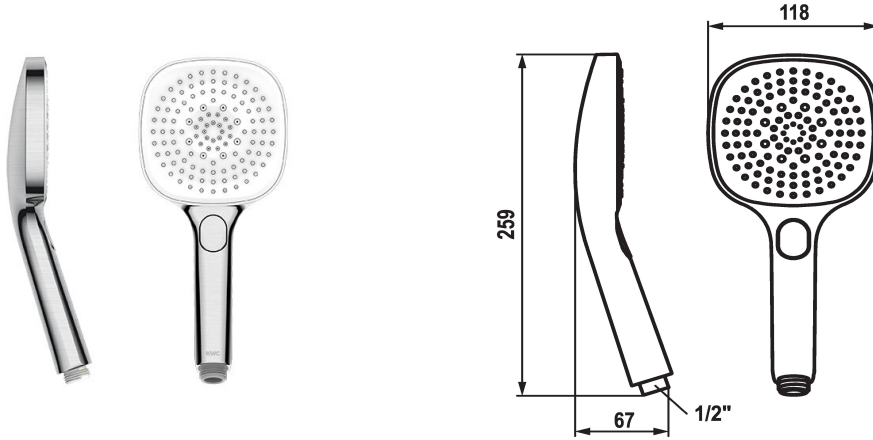

## KWC CHOICE-H Hand shower

Modell-Linie: CHOICE | 26.000.126.177  
Armatura natryskowa | Armatura natryskowa

### KWC-No.

**125609**  
chromeline

**125610**  
matt black

**3600003806**  
brushed steel

### ATT-KWC-FARBCODE

chromeline

matt black

brushed steel

NEW

\* Hand shower KWC CHOICE -H  
\* TouchProtect - anti-scald protection thanks to the "double skin" principle

\* Cleaning-friendly faceplate  
\* Connecting thread 1/2"

Material

11 l/min (3bar)

G1/2"

brushed steel

18

10

1

C