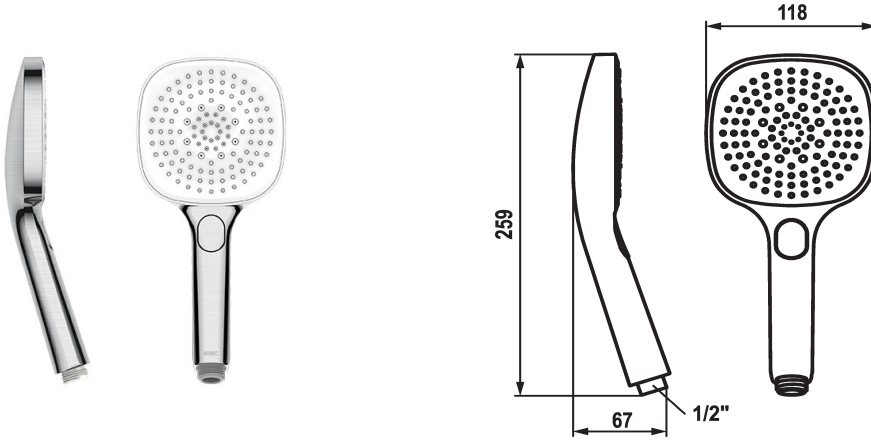

## KWC CHOICE-H Hand shower

Modell-Linie: CHOICE | 26.000.126.177  
Duschar | Duschar

### KWC-No.

**125609**  
chromeline

**125610**  
matt black

**3600003806**  
brushed steel

### ATT-KWC-FARBCODE

chromeline

matt black

brushed steel

NEW

\* Hand shower KWC CHOICE -H  
\* TouchProtect - anti-scald protection thanks to the "double skin" principle

\* Cleaning-friendly faceplate  
\* Connecting thread 1/2"

Material

11 l/min (3bar)

G1/2"

brushed steel

18

10

1

C