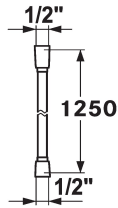

## KWC

Shower hose

Modell-Linie: SHOWERCULTURE | 26.001.002.000

### KWC-No.

**360003999**  
chromeline, L 1250

**538323**  
chromeline, L 1600

**538322**  
chromeline, L 1800

**538324**  
chromeline, L 2000

### Measure\_L

L1250

L1600

L1800

L2000

\* Shower hose  
- secure against twisting: rotatable (long) cone

\* Made of plastic  
\* Connecting thread 1/2"

### Technical Data

ATT-KWC-FARBCODE

Faucet\_typ

Measure\_L

Material

chromeline

25

L1250