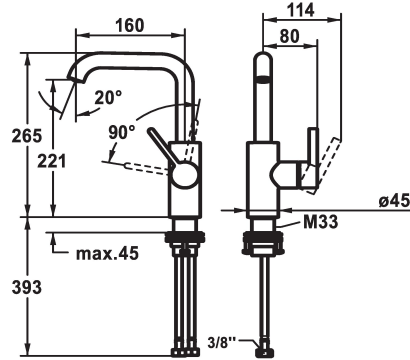

KWC BEVO Lever mixer – Washbasin

Modell-Linie: BEVO | 12.421.142.176FL
Taps | Manual taps

KWC-No.

3600003631
matt black, A160, flexible connection hoses, with Push Open

3600004589
matt black, A160, flexible connection hoses, without pop-up valve

3600003632
brushed steel, A160, flexible connection hoses, with Push Open

3600004610
brushed steel, A160, flexible connection hoses, without pop-up valve

- * Lever mixer
- * Lever installation only possible on the right side
- Child safety: cold water flow in lever position towards the front
- * EcoProtect - water-saving device
- * Swivel spout 120°, extensible to 360°
- Neoperl® Caché® CS, Coin Slot
- * OptimalSpace - ample space for washing or working

brushed steel

brushed steel

NEW

- * KWC cartridge M 35 S
- with ceramic discs
- flow rate and temperature continuously variable
- * Flexible connection hoses 3/8"
- * QuickInstallation - Fastening via threaded connection with locking screws
- * Mounting hole size ø35 mm

Technical Data

Flow rate
Pop-up_valve
Connection
Spout
Handling
Color code
Installation_type
Faucet_typ
Design
Dimension Height
G_Acoustic_group
Projection_A
Energy Label
Dimension Water outlet
material